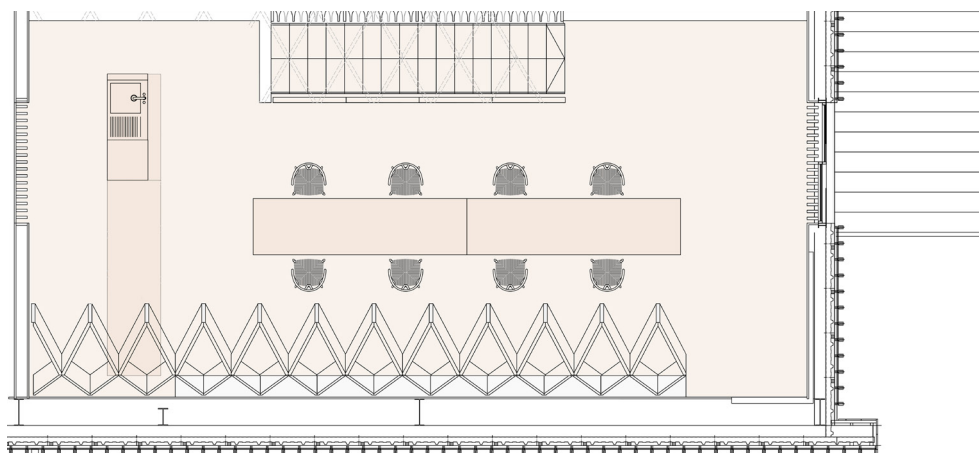

OUR FACILITIES

We can accommodate group sizes of 8 to 42 people for private corporate events, in two inside spaces.

Our Nest tasting room can seat up to 20 people around a large central table, and has a balcony overlooking our Boot Hill vineyard.

The Nest

Maximum capacity: 20

The Nest

Minimum capacity: 8

OUR FACILITIES

We can accommodate group sizes of 8 to 42 people for private corporate events, in two inside spaces.

Our Nest Garden Room can seat up to 42 people on 7 tables of 6, or configured as two larger long tables, seating 36. It is situated immediately next to our Boot Hill vineyard, with large windows overlooking the vines.

The Nest Garden Room
42 people configuration

The Nest Garden Room
36 people configuration