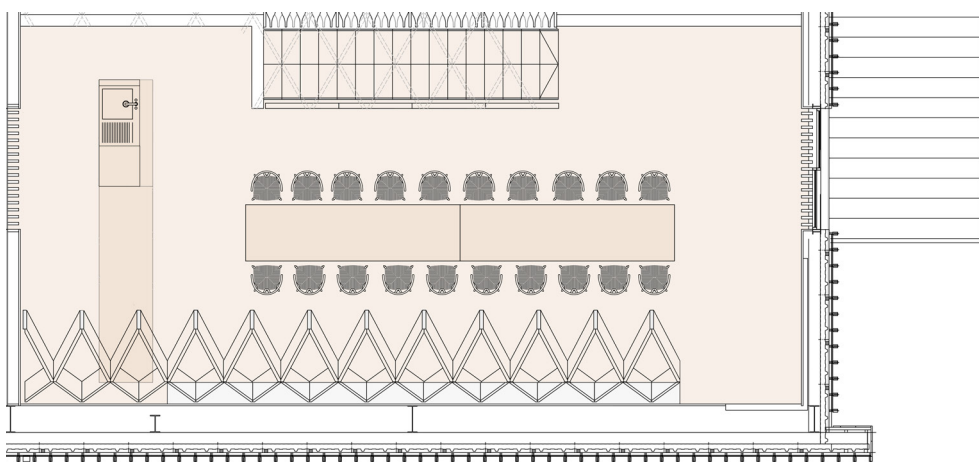

OUR FACILITIES

We can accommodate group sizes of 8 to 42 people for private corporate events, in two inside spaces.

Our Nest tasting room can seat up to 20 people around a large central table, and has a balcony overlooking our Boot Hill vineyard.

The Nest

Maximum capacity: 20

The Nest

Minimum capacity: 8

OUR FACILITIES

We can accommodate group sizes of 8 to 42 people for private corporate events, in two inside spaces.

Our Nest Garden Room can seat up to 42 people on 7 tables of 6, or configured as two larger long tables, seating 36. It is situated immediately next to our Boot Hill vineyard, with large windows overlooking the vines.

The Nest Garden Room
42 people configuration

The Nest Garden Room
36 people configuration