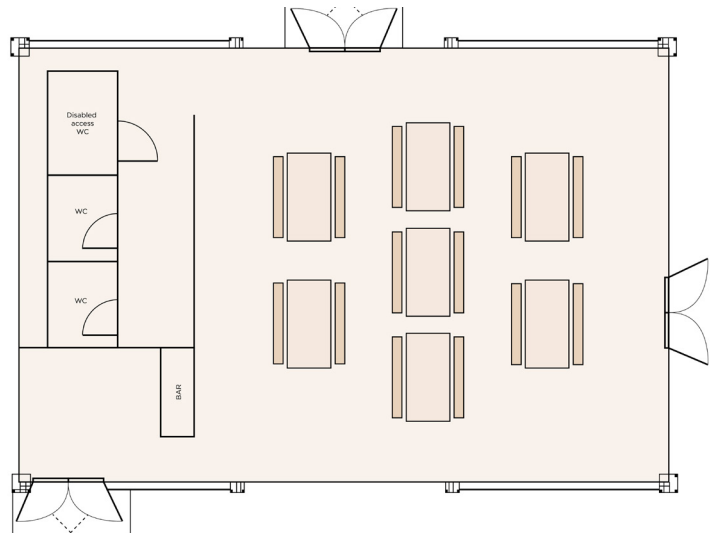

OUR FACILITIES

We can accommodate group sizes of 8 to 42 people for private corporate events, in two inside spaces.

Our Nest tasting room can seat up to 20 people around a large central table, and has a balcony overlooking our Boot Hill vineyard.

The Nest

Maximum capacity: 20

The Nest

Minimum capacity: 8

OUR FACILITIES

We can accommodate group sizes of 8 to 42 people for private corporate events, in two inside spaces.

Our Nest Garden Room can seat up to 42 people on 7 tables of 6, or configured as two larger long tables, seating 36. It is situated immediately next to our Boot Hill vineyard, with large windows overlooking the vines.

The Nest Garden Room
42 people configuration

The Nest Garden Room
36 people configuration